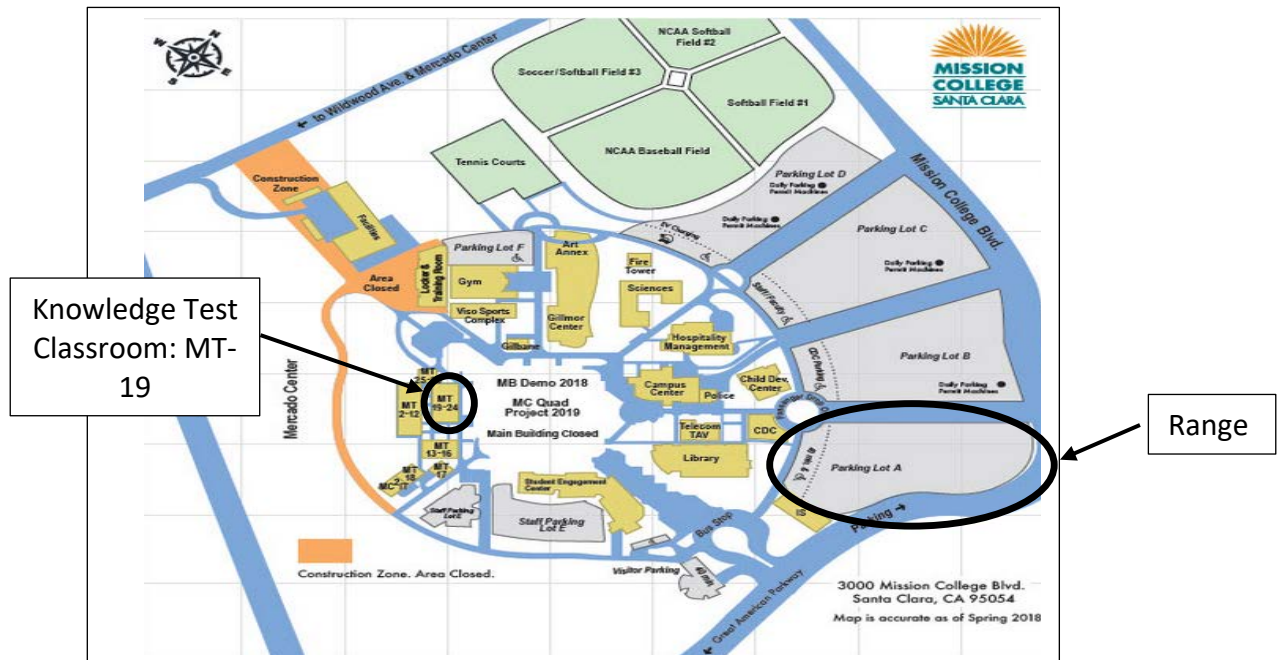

DIRECTIONS TO YOUR CLASS

Please Be on Time – The State of California does not allow late arrivals to join a lesson in progress. There are no exceptions to this ruling. Allow time for traffic, parking and getting to your classroom.

MISSION COLLEGE
3000 Mission College Boulevard
Santa Clara, CA 95054

Intersection of Mission College Boulevard & Great America Parkway, just North of Highway 101.
 Beware that Google Maps may take you to Mercado Plaza.