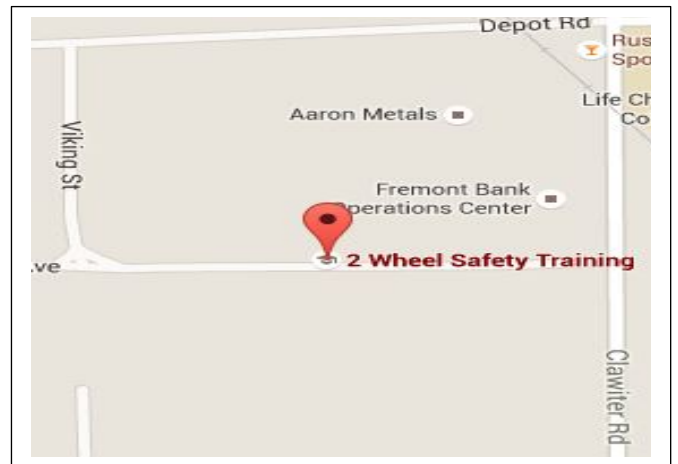

## DIRECTIONS TO YOUR CLASS

**Please Be On Time** – The State of California does not allow late arrivals to join a lesson in progress. There are no exceptions to this ruling. Allow time for traffic, parking and getting to your classroom.

*Please check your email (junk and spam folders) periodically before your class for any updates or changes.*

**Classroom 1 session will be held at:**

**Two Wheel Safety Training /  
KELLCO Services Offices**  
3137 Diablo Avenue  
Hayward, CA 94545

**Your Range and Classroom 2 session will be held at:**

**Newark Pavilion**  
6430 Thornton Avenue  
Newark, CA 94560

(Corner of Cherry Street & Thornton Avenue)